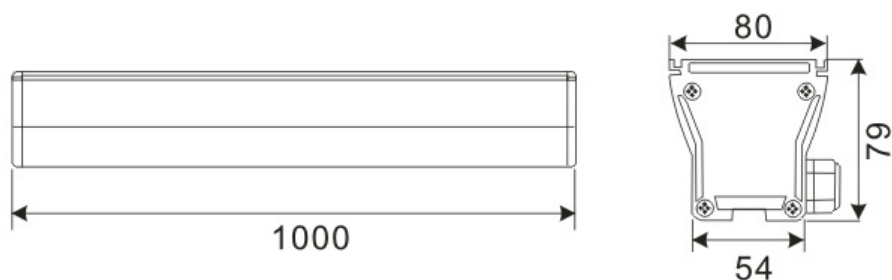

LED Wall Wash Lighting – LR-WW0104

Model No.	LR-WW0104
LED Type	CREE XP
LED Q'TY.	18
Beam Angle	15°
Minimum luminous flux(lm)	1620
Voltage	120-240V
LED Watt	18W
Environmental Temperature	- 20°C~60°C
Environmental Humidity	0%-95%
Safety Class	I
Safety Type	IP65
Material	Aluminium
Driver	Included